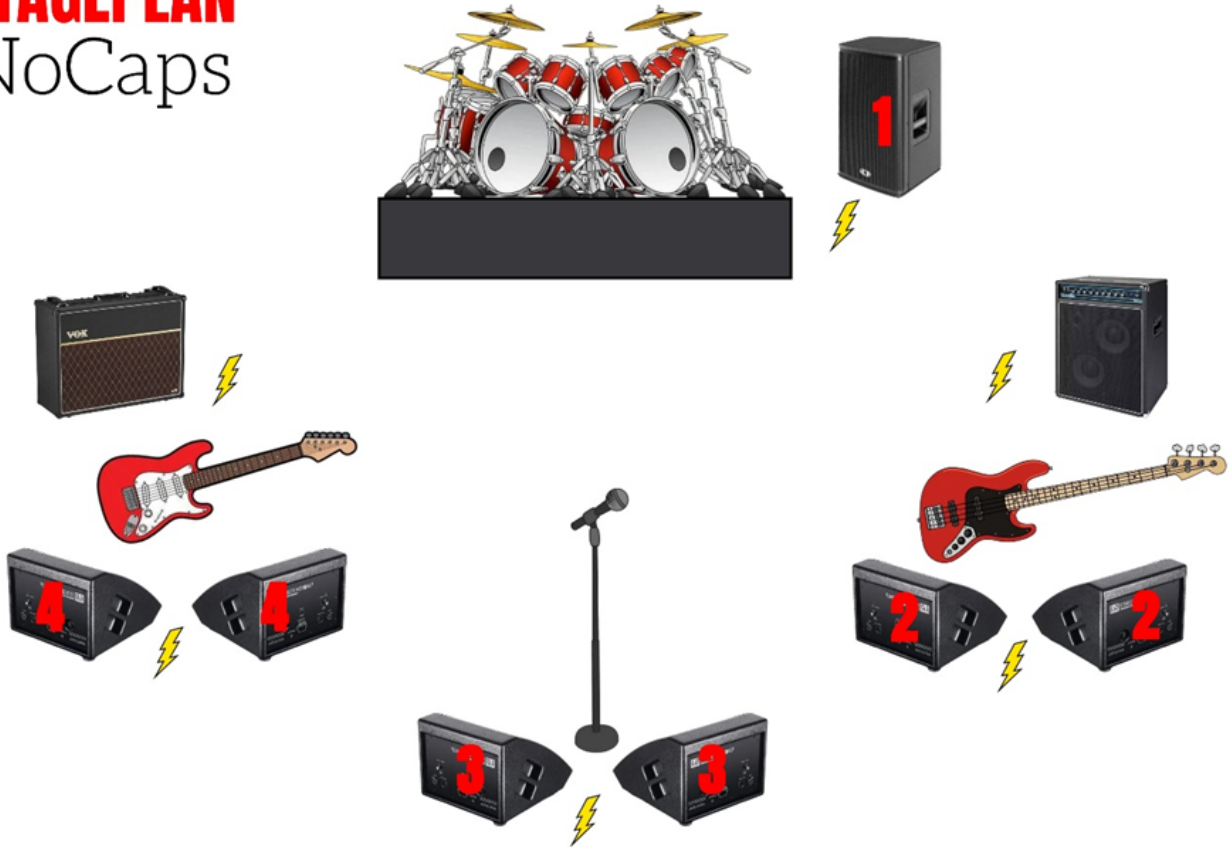

## NoCaps

NR	KANAL	MIC / DI	INSERT	FX
1	Kick	Audix D6	Gate	Reverb
2	Kick	Audix D6	Gate	Reverb
3	Snare Top 1	Sennheiser E604	Gate	Reverb
4	Snare Down 1	Shure SM57		Reverb
5	Snare Top 2	Sennheiser E604	Gate	Reverb
6	Snare Down 2	Shure SM57		Reverb
7	H/H 1	Beyerdyn. OPUS 53		Reverb
8	H/H 2	Beyerdyn. OPUS 53		Reverb
9	Tom 1	Sennheiser E604	Gate	Reverb
10	Tom2	Sennheiser E604	Gate	Reverb
11	Tom 3	Sennheiser E604	Gate	Reverb
12	Floor 1	Sennheiser E604	Gate	Reverb
13	Floor2	Sennheiser E604	Gate	Reverb
14	Ride	Beyerdyn. OPUS 53		
15	OH L	Beyerdyn. OPUS 53		
16	OH R	Beyerdyn. OPUS 53		
17	Bass Mic	Sennheiser MD 421	Comp	
18	Bass DI	DI	Comp	
19	Git 1 Mic SM7B	Shure SM7B	Comp	
20	Git 2 Mic RE20	EV RE20	Comp	
21	VOX Lead	Shure Beta 58	Comp	Hall / Delay
22	VOX Back	Shure Beta 58	Comp	Hall / Delay
23	Compi	DI		
24	Compi	DI		